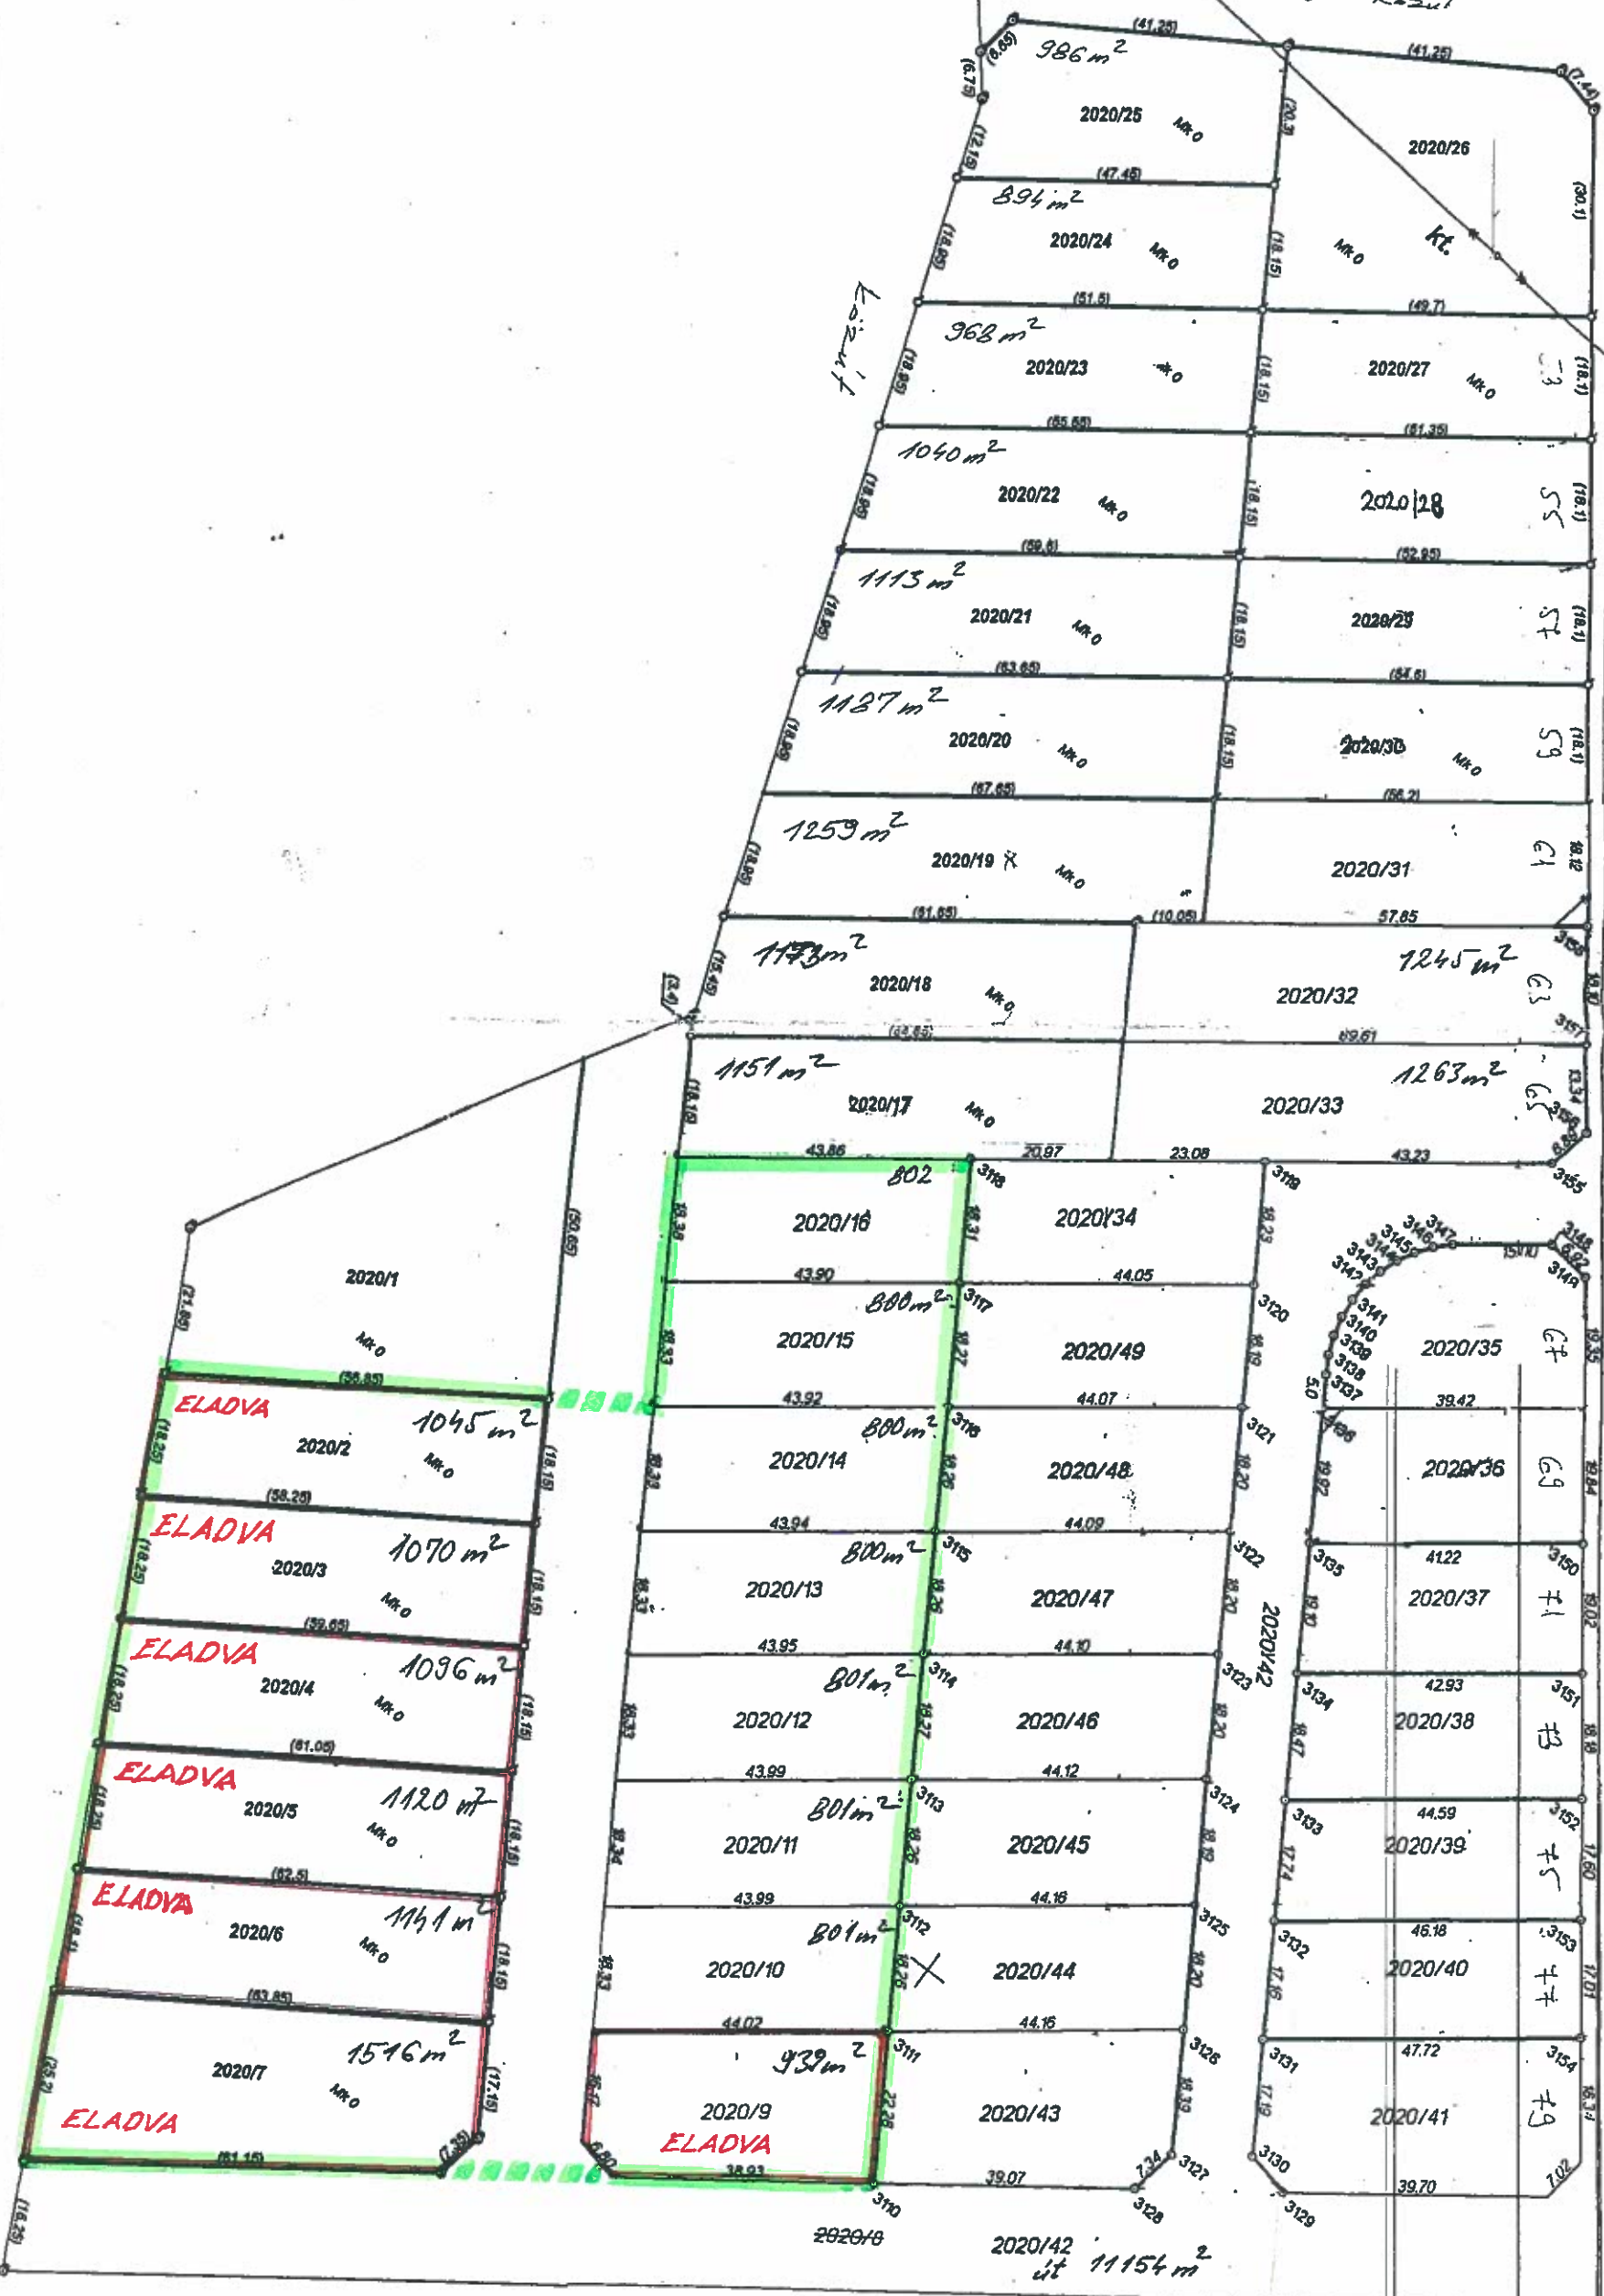

sef Attila utca 874/1

849/5
849/6

MR 0 közut

Közü

2020/1
MR 0

ELADVA
2020/2
MR 0
1045 m²

ELADVA
2020/3
MR 0
1070 m²

ELADVA
2020/4
MR 0
1096 m²

ELADVA
2020/5
MR 0
1120 m²

ELADVA
2020/6
MR 0
1141 m²

2020/7
MR 0
1516 m²

ELADVA

2020/16
MR 0
802

2020/15
MR 0
800 m²

2020/14
MR 0
800 m²

2020/13
MR 0
800 m²

2020/12
MR 0
801 m²

2020/11
MR 0
801 m²

2020/10
MR 0
801 m²

2020/9
ELADVA
MR 0
939 m²

2020/8

2020/25
MR 0
986 m²

2020/24
MR 0
894 m²

2020/23
MR 0
968 m²

2020/22
MR 0
1040 m²

2020/21
MR 0
1115 m²

2020/20
MR 0
1187 m²

2020/19
MR 0
1259 m²

2020/18
MR 0
1173 m²

2020/17
MR 0
1151 m²

2020/34
MR 0
802

2020/49
MR 0
800 m²